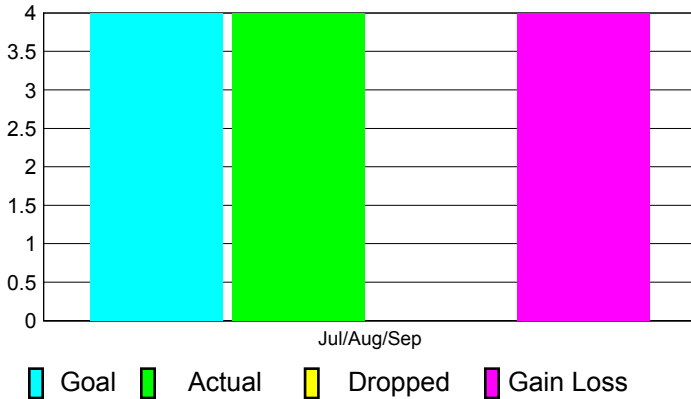

2012-2013 GMT Reports for District (or Undistricted) **District 323D2**

GMT: **KAMLESH JAIN**

Location: **INDIA**

GMT CA: **6**

CLUBS

**Club Results
2012-2013**

**Clubs
2011-2012**

Month	New Club Goal	Actual New Clubs	Actual Dropped Clubs	Gain/Loss of Clubs	Gain/Loss of Clubs
Jul/Aug/Sep	4	4	0	4	4
Totals	4	4	0	4	4

Club Results 2012-2013

Goal, New, Dropped, Gain/Loss

Comparison of Club Gain/Loss

Current Year Compared to the Previous Year

YTD Status Quo Clubs 2012-2013

Status Quo Clubs Compared to Status Quo Members

MEMBERSHIP