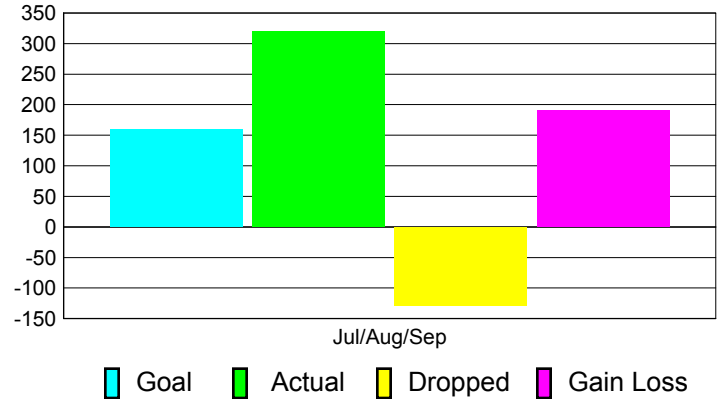

Membership Results 2012-2013

Goal, New, Dropped, Gain/Loss

Comparison of Membership Gain/Loss

Current Year Compared to the Previous Year