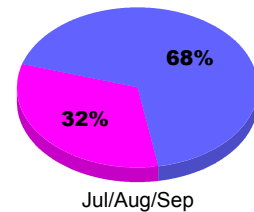

**Membership Results
2012-2013**

**Membership
2011-2012**

Month	Net Memb Goal	Actual New Memb	Actual Dropped Memb	Gain/Loss of Memb	Gain/Loss of Memb
Jul/Aug/Sep	160	319	-128	191	218
Totals	160	319	-128	191	218

Membership Results 2012-2013

Goal, New, Dropped, Gain/Loss

Comparison of Membership Gain/Loss

Current Year Compared to the Previous Year

Gender Comparison 2012-2013

Jul/Aug/Sep

Male Female